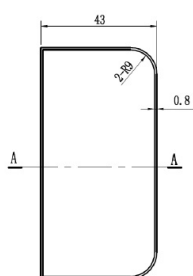

PRODUCT SHEET

Description:

Cover Caps, Round, SS-Look, F/"Riga" Glass Door Hinge

Item number:

15.30.008-5

Units	Box	Carton	HS Code	Barcode
Set	10	100	8302490099	 5704866513265

SISO A/S

Mileparken 11
DK-2740 Skovlunde
Denmark
VAT: DK 24786013