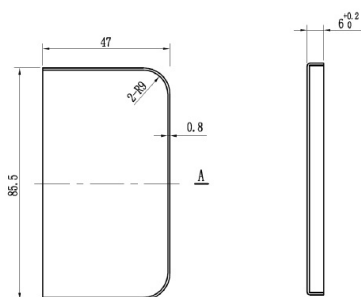

PRODUCT SHEET

Description:

Cover Caps, Round, SS-Look, F/"Riga" Glass Door Hinge

Item number:

15.30.008-5

Units	Box	Carton	HS Code	Barcode
Set	10	100	8302490099	 5704866513265

SISO A/S

Mileparken 11
DK-2740 Skovlunde
Denmark
VAT: DK 24786013