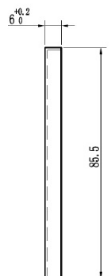

PRODUCT SHEET

Description:

Cover Caps, Round, SS-Look, F/"Riga" Glass Door Hinge

Item number:

15.30.008-5

Units	Box	Carton	HS Code	Barcode
Set	10	100	8302490099	 5704866513265

SISO A/S

Mileparken 11
DK-2740 Skovlunde
Denmark
VAT: DK 24786013